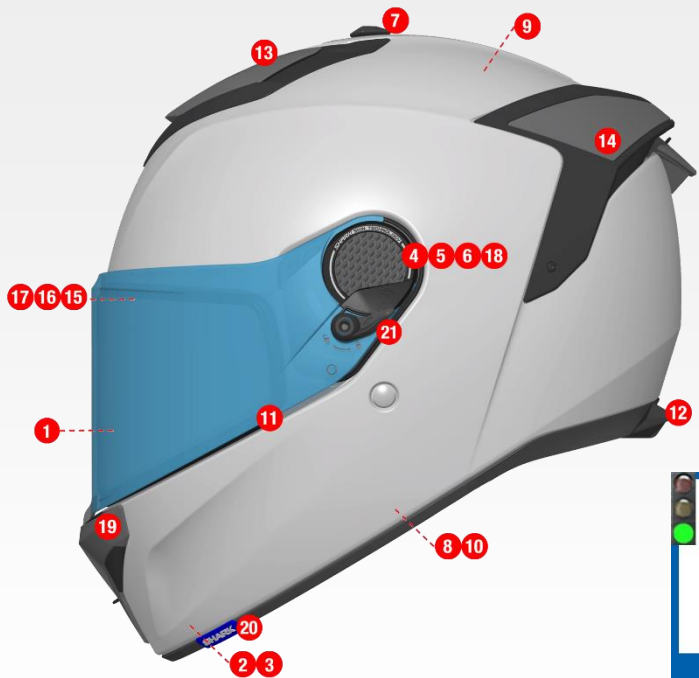

SPARTAN GT/ SPARTAN GT CARBON